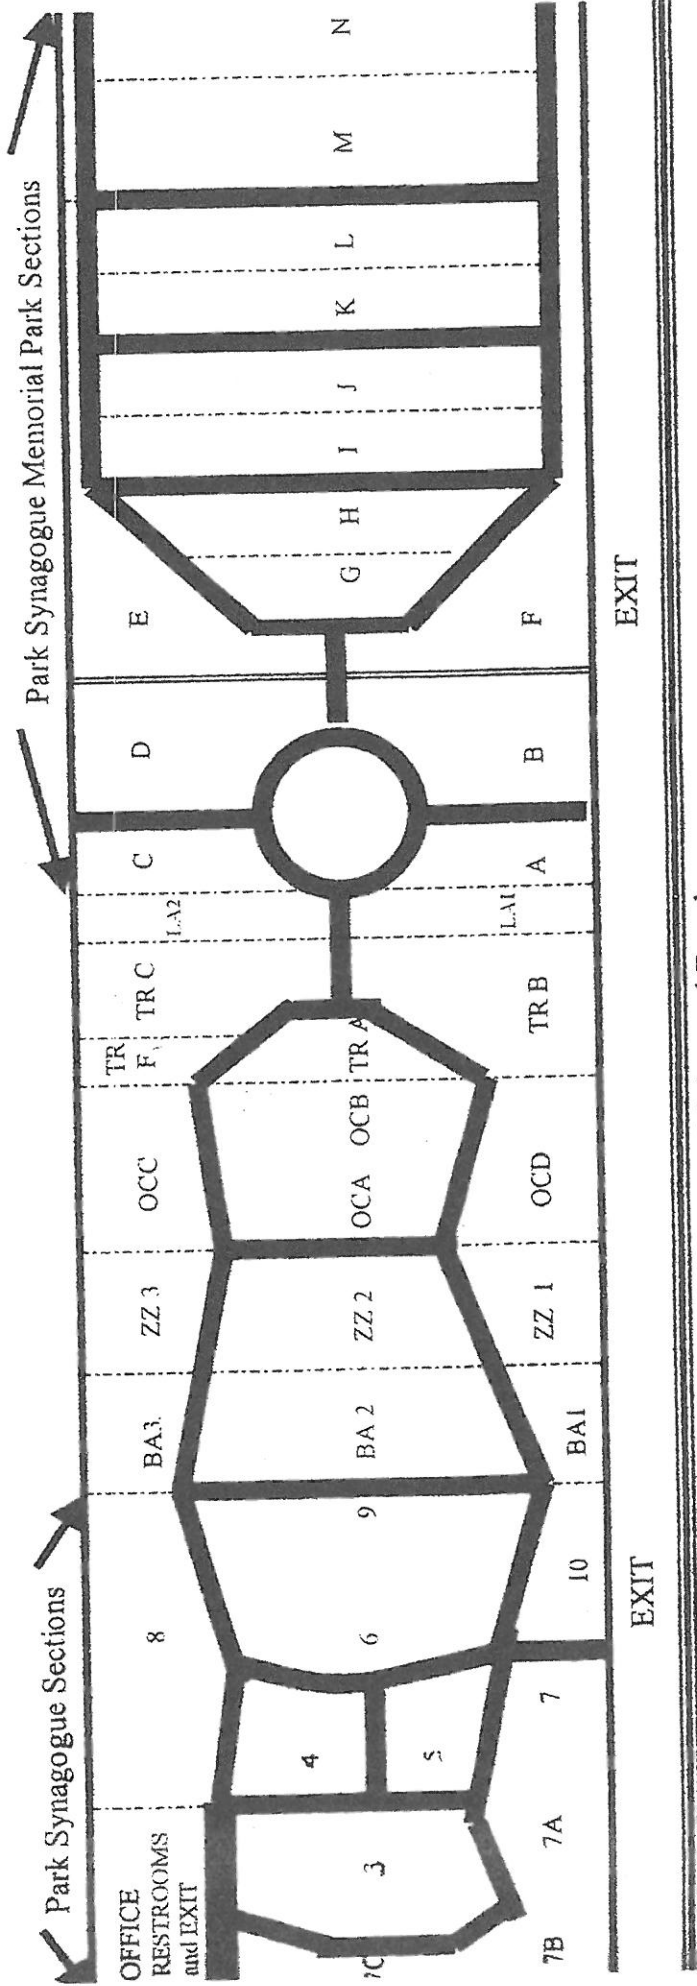

Bet Olam Cemetery

25760 Chagrin Blvd.
Beachwood, Ohio 44122 216-831-9441

The Park Synagogue / Park Synagogue Memorial Park Sections
 Community Temple Beth Am / (Bnai Jeshurun) (BA)
 Young Israel of Beachwood / Oer Chodosh (OC)
 Taylor Road Synagogue (TR)
 The Original Zedek Zedek Nusach Ari (ZZ)
 Liberty Aid (LA)

Note: Individual Cemetery Sections Are Not To Scale

Chagrin Boulevard NAME _____
 Richmond Road TEMPLE _____
 SECTION _____ ROW _____ PLOT _____
 North